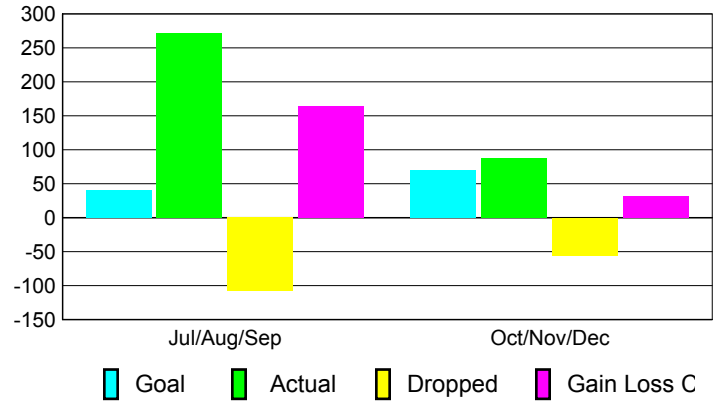

Membership Results 2010-2011

Goal, New, Dropped, Gain/Loss