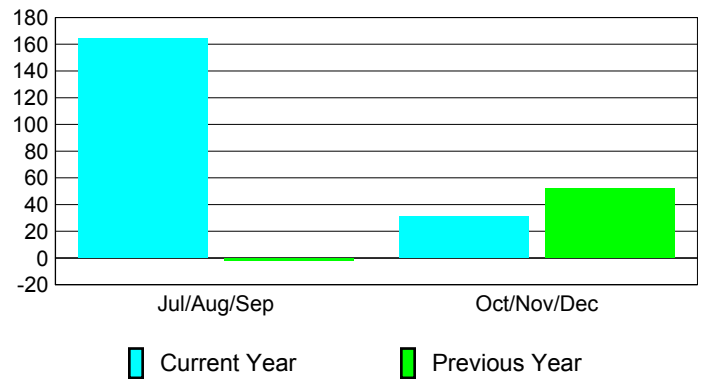

Comparison of Membership Gain/Loss

Current Year Compared to the Previous Year